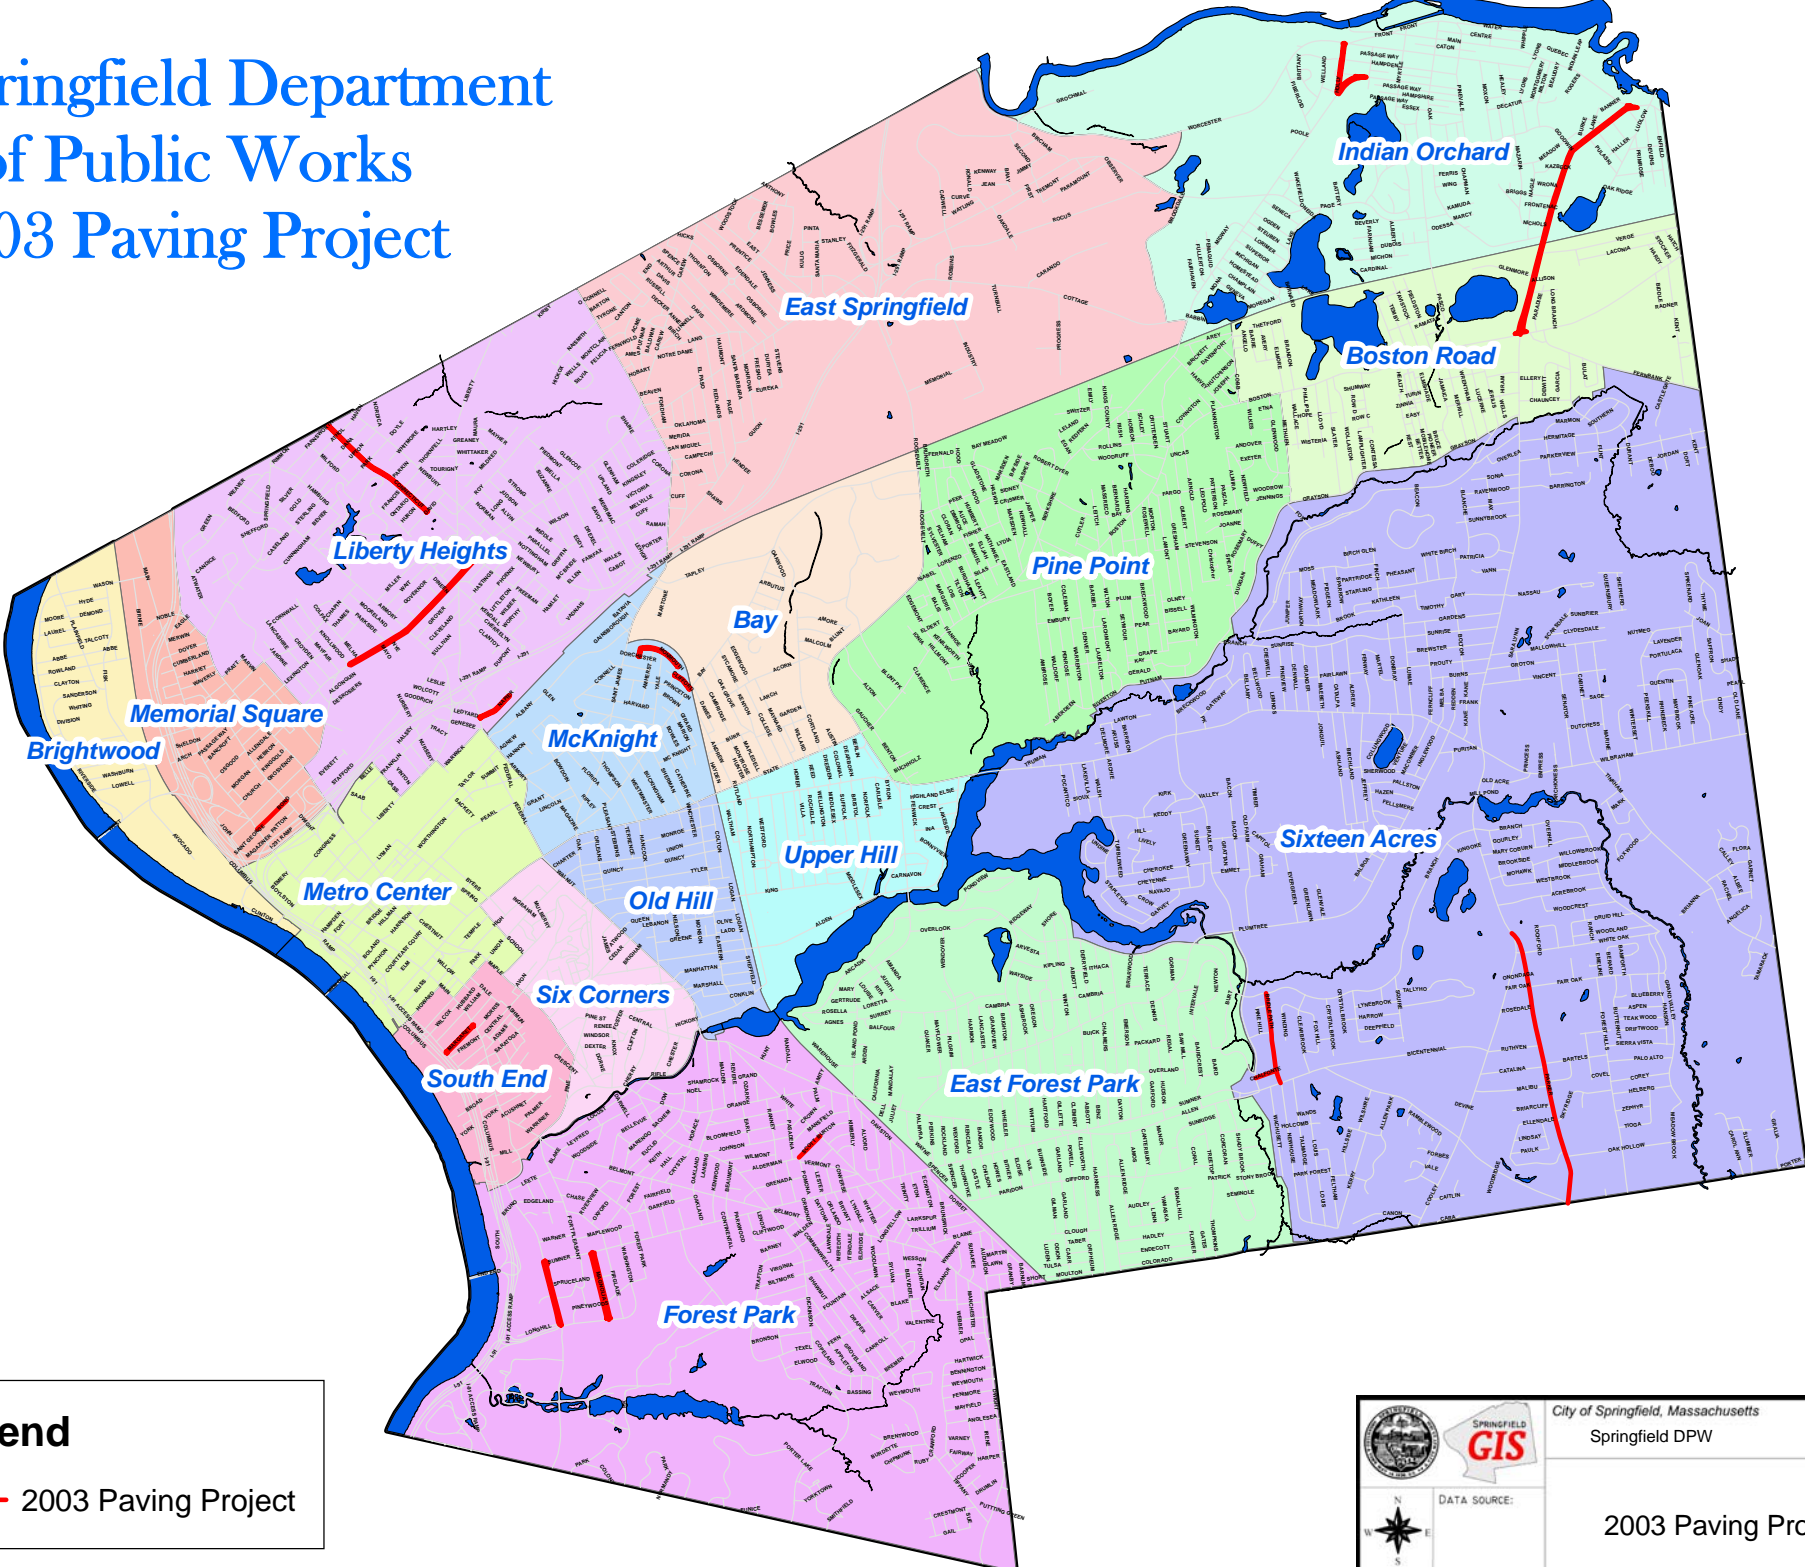

Springfield Department of Public Works 2003 Paving Project

Legend

— 2003 Paving Project

 City of Springfield, Massachusetts
 Springfield DPW

 DATA SOURCE:

2003 Paving Project