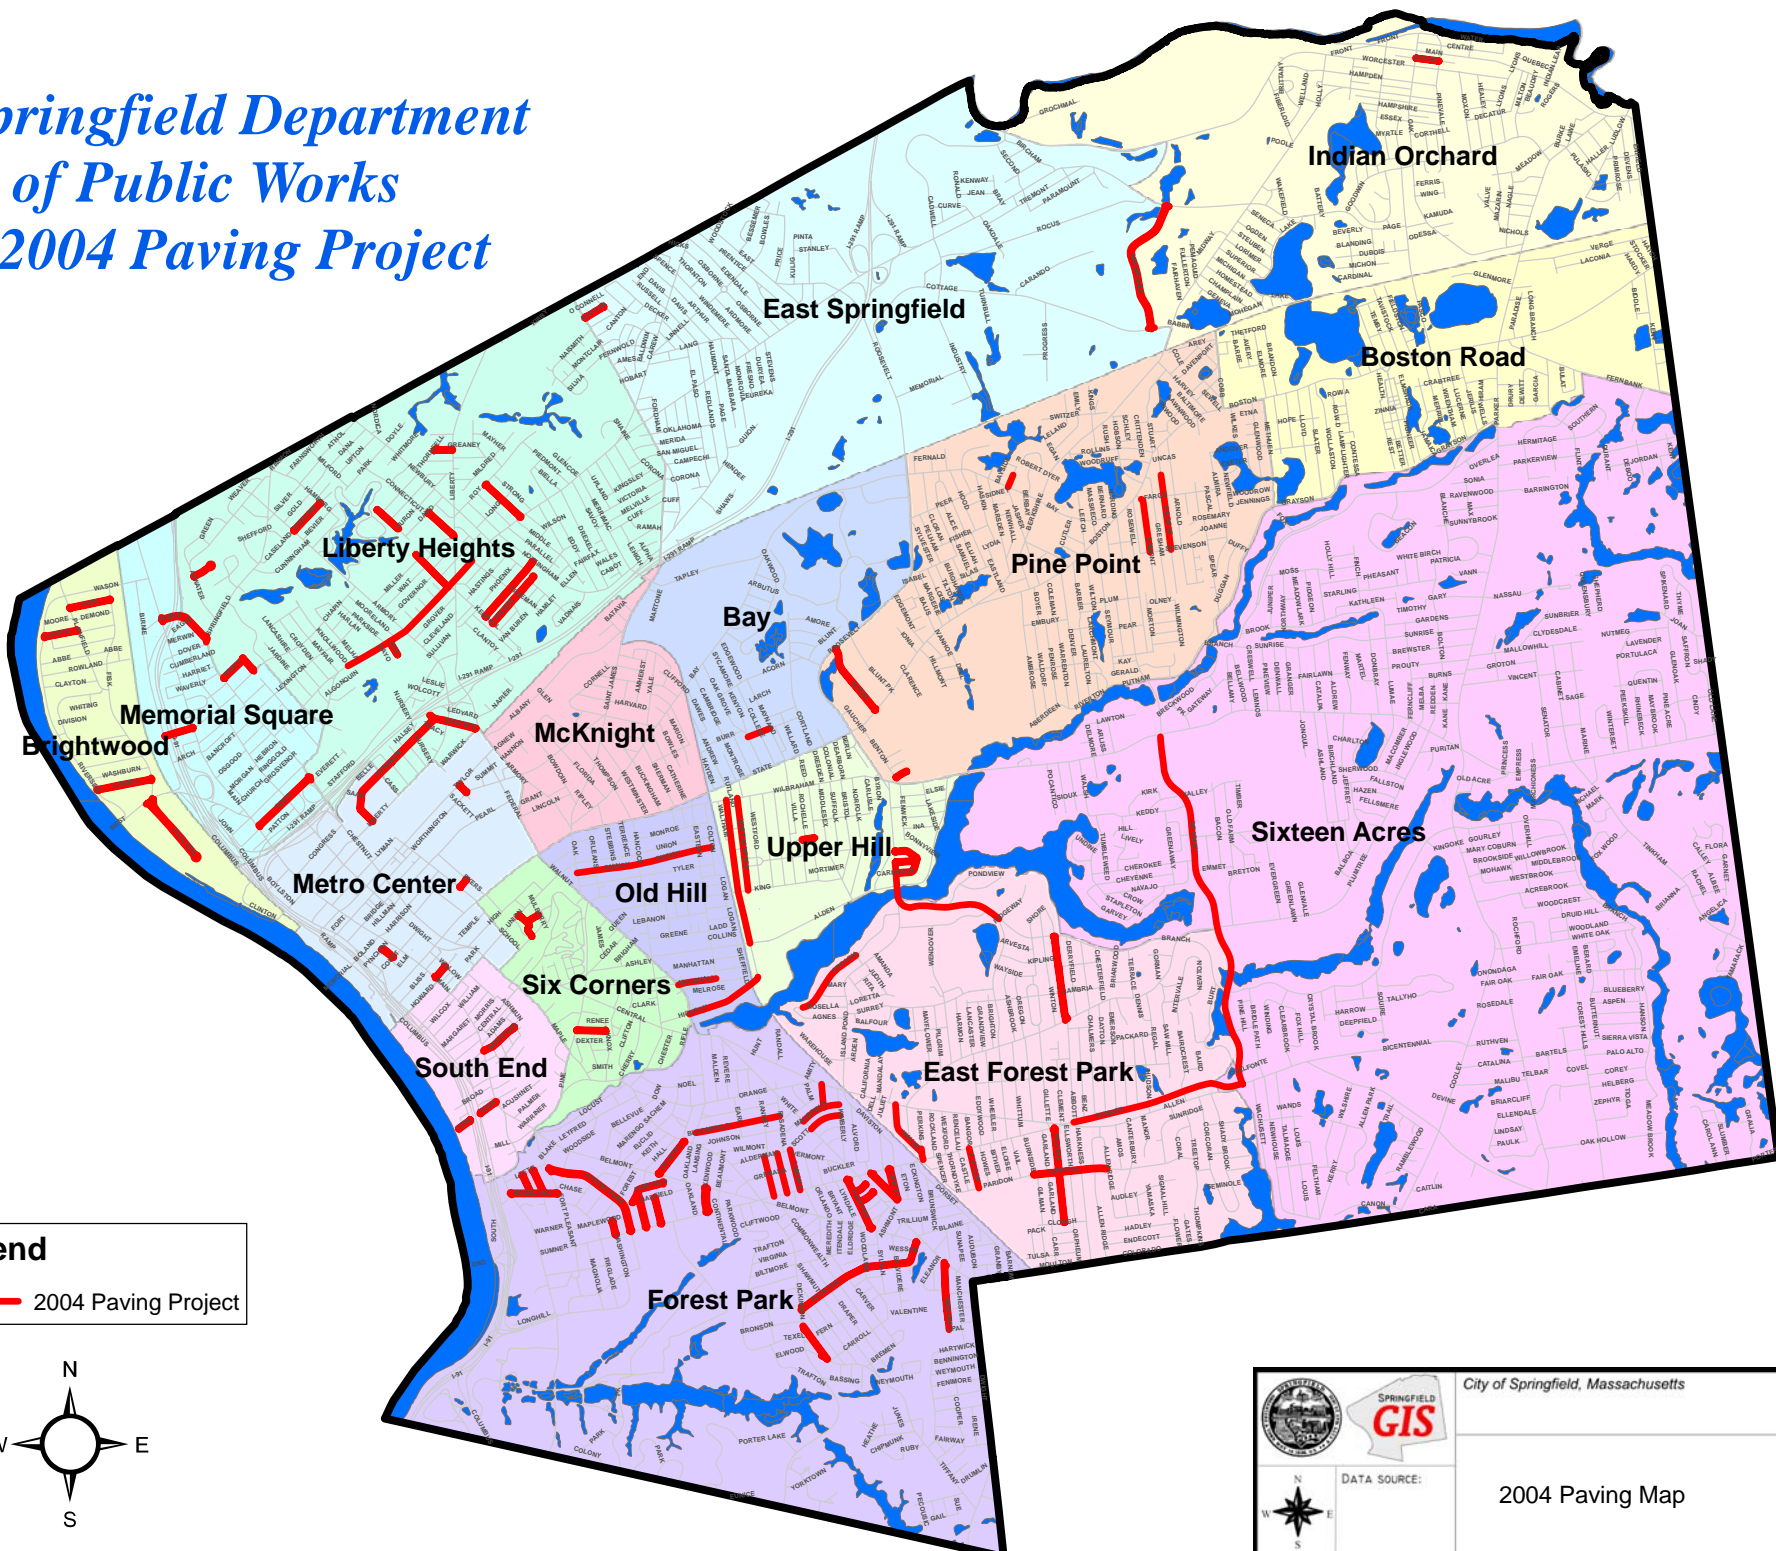

Springfield Department of Public Works 2004 Paving Project

Legend
 2004 Paving Project

| | | |
|--|---|-----------------|
|   | City of Springfield, Massachusetts | |
| |  DATA SOURCE: | 2004 Paving Map |